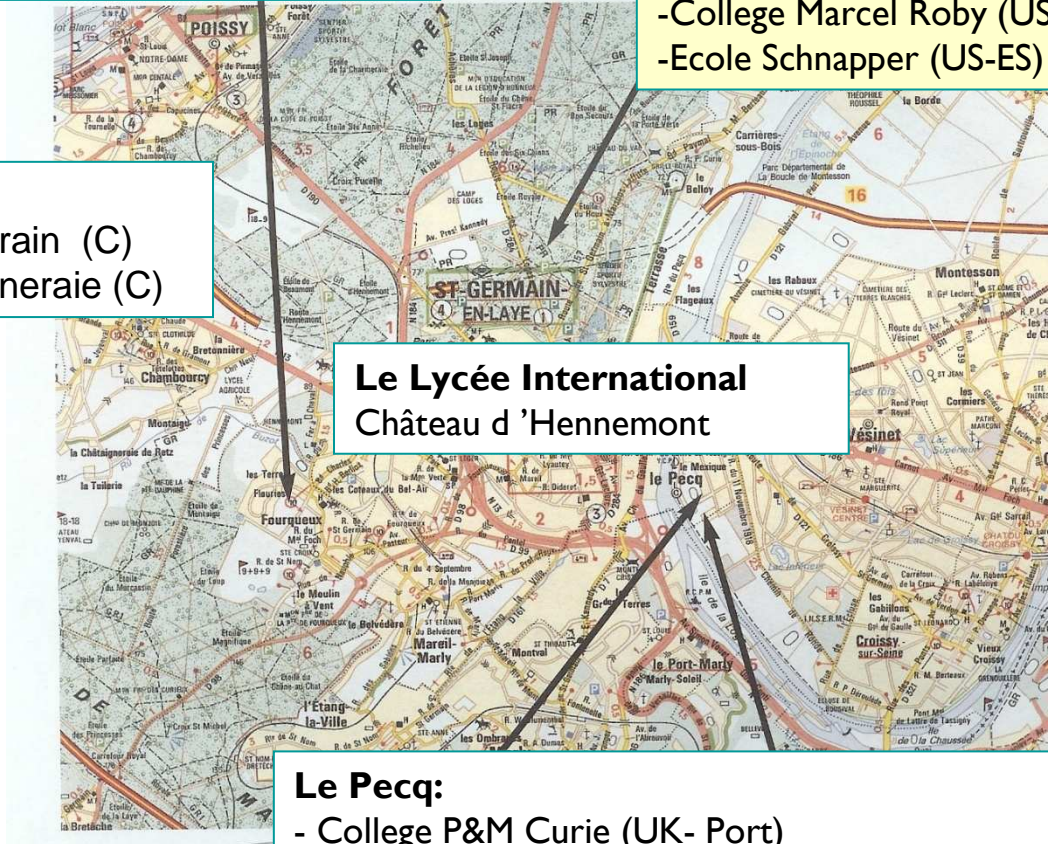

Book : Survival Guide

The Lycée International

I French School with 14 cultures

Welcoming 13 sections :

- American
- British
- Danish
- Dutch
- German
- Italian
- Japanese
- Norwegian
- Polish
- Portuguese
- Spanish
- Swedish
- Chinese

4 Towns with 10 partner schools

- St Germain en Laye
- Le Pecq
- Fourqueux
- Chambourcy

+ externés students

I Spirit for more than 4 000 students

The Lycée International : 4 towns

Fourqueux:
Ecole Ch.Bouvard (D)

St Germain en Laye :
-College Hauts-Grillet (UK-D-Pol-IT)
-College Marcel Roby (US-ES)
-Ecole Schnapper (US-ES)

Chambourcy:
Collège André Derain (C)
Ecole La Chataigneraie (C)

**Le Lycée International
Château d'Hennemont**

Le Pecq:

- College P&M Curie (UK- Port)
- Ecole F.Eboue (UK)
- Ecole J.Alain (UK)
- Ecole Primaire & Maternelle Normandie-Niemen (Port)

Fourqueux:
Ecole Ch.Bouvard (D)

St Germain en Laye :
-College Hauts-Grillet (UK-D-Pol-IT)
-College Marcel Roby (US-ES)
-Ecole Schnapper (US-ES)